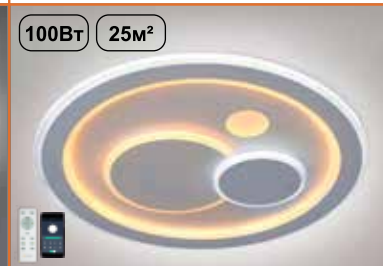

AURORA DOUBLE 120W 6F-APP
620X80-
WHITE/WHITE-220-IP20

BOOM 100W R-APP
480X60-
WHITE/WHITE-220-IP20