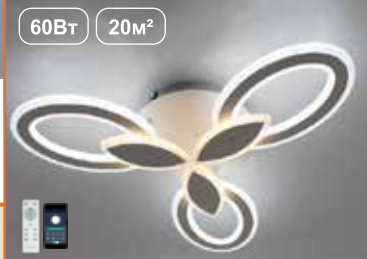

**AMATO 60W 2R-APP**  
400X505X52-  
WHITE/WHITE/CLEAR-220-IP20

**STELLA 64W (96W) R-APP**  
400X1200 (600X1200)-  
BLACK/WHITE-220-IP20

**STELLA 64W (96W) R-APP**  
400X1200 (600X1200)-  
WHITE/WHITE-220-IP20